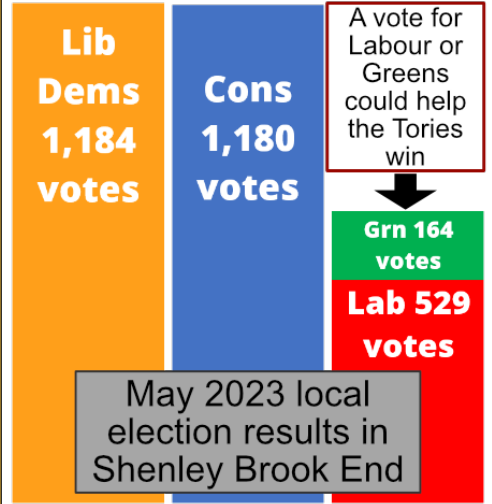

FOCUS

on Shenley Brook End Ward

Issue no. 179 sbe.focus.team@gmail.com Facebook.com/LibDemShenleyBrookEndWard

Liberal Democrats

Listening, Caring and Working for you all year round across Shenley Brook End, Shenley Lodge, Emerson Valley and Furzton

Published and promoted by Richard Greenwood on behalf of Saleena Raja (Liberal Democrats) all at Flat 1, 19 Cicero Crescent, Milton Keynes, MK11 4BJ. Hosted by Prater Raines.

ELECTION SPECIAL! ON 2 MAY VOTE FOR SALEENA RAJA!

Saleena Raja is a genuine local champion who works hard for residents across our area all year round.

Saleena has been working hard to look after the community across Shenley Brook End, Shenley Lodge, Emerson Valley and Furzton for several years. Peter Cannon and Sophie Bell were both delighted when she decided to join the Focus Team last year.

Peter said, "Saleena Raja has always worked well with everyone, always putting residents first. We were glad when she decided to join the Liberal Democrats and our Focus Team. Her values and the priority she puts on supporting the community match ours".

Every vote counts in our area!

Last year we only beat the Conservatives by 4 votes in elections to MK Council in Shenley Brook End ward!

People are getting behind Lib Dem Saleena Raja and the Focus Team to beat the Conservatives again this year.

Remember Labour have only ever come third in our area.

Lib Dem Wheelie Good Success!

Lib Dems are committed to keeping weekly black bin collections.

Saleena Raja was delighted to hear that since the new bins were introduced, the amount going correctly for recycling increased, and less is going into black waste.

In addition it has ended the problem many areas had where wildlife tore open black sacks and scattered waste around.